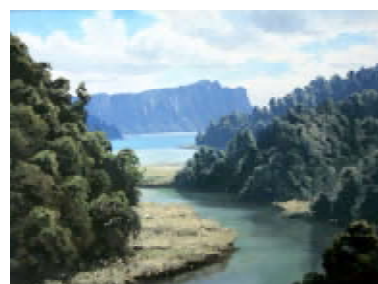

100q

100r ALLAN CROMBIE
Matukitiki Valley
Oil on board 52 x 70
Signed
300 - 400