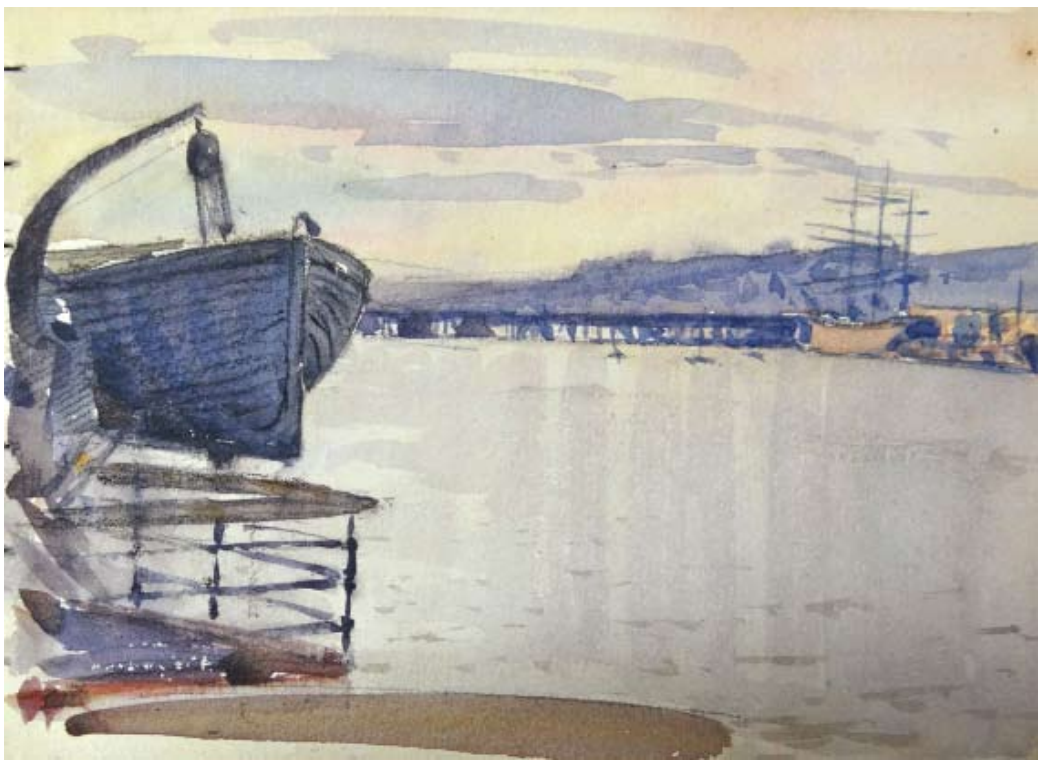

167

NUGENT WELCH

Artist's Sketchbook containing eleven watercolour sketches of naval subjects and war ruins and several pencil studies

Sketchbook 12 x 15.5

Inscribed with several dates 1916 - 1918

1,000 - 1,500